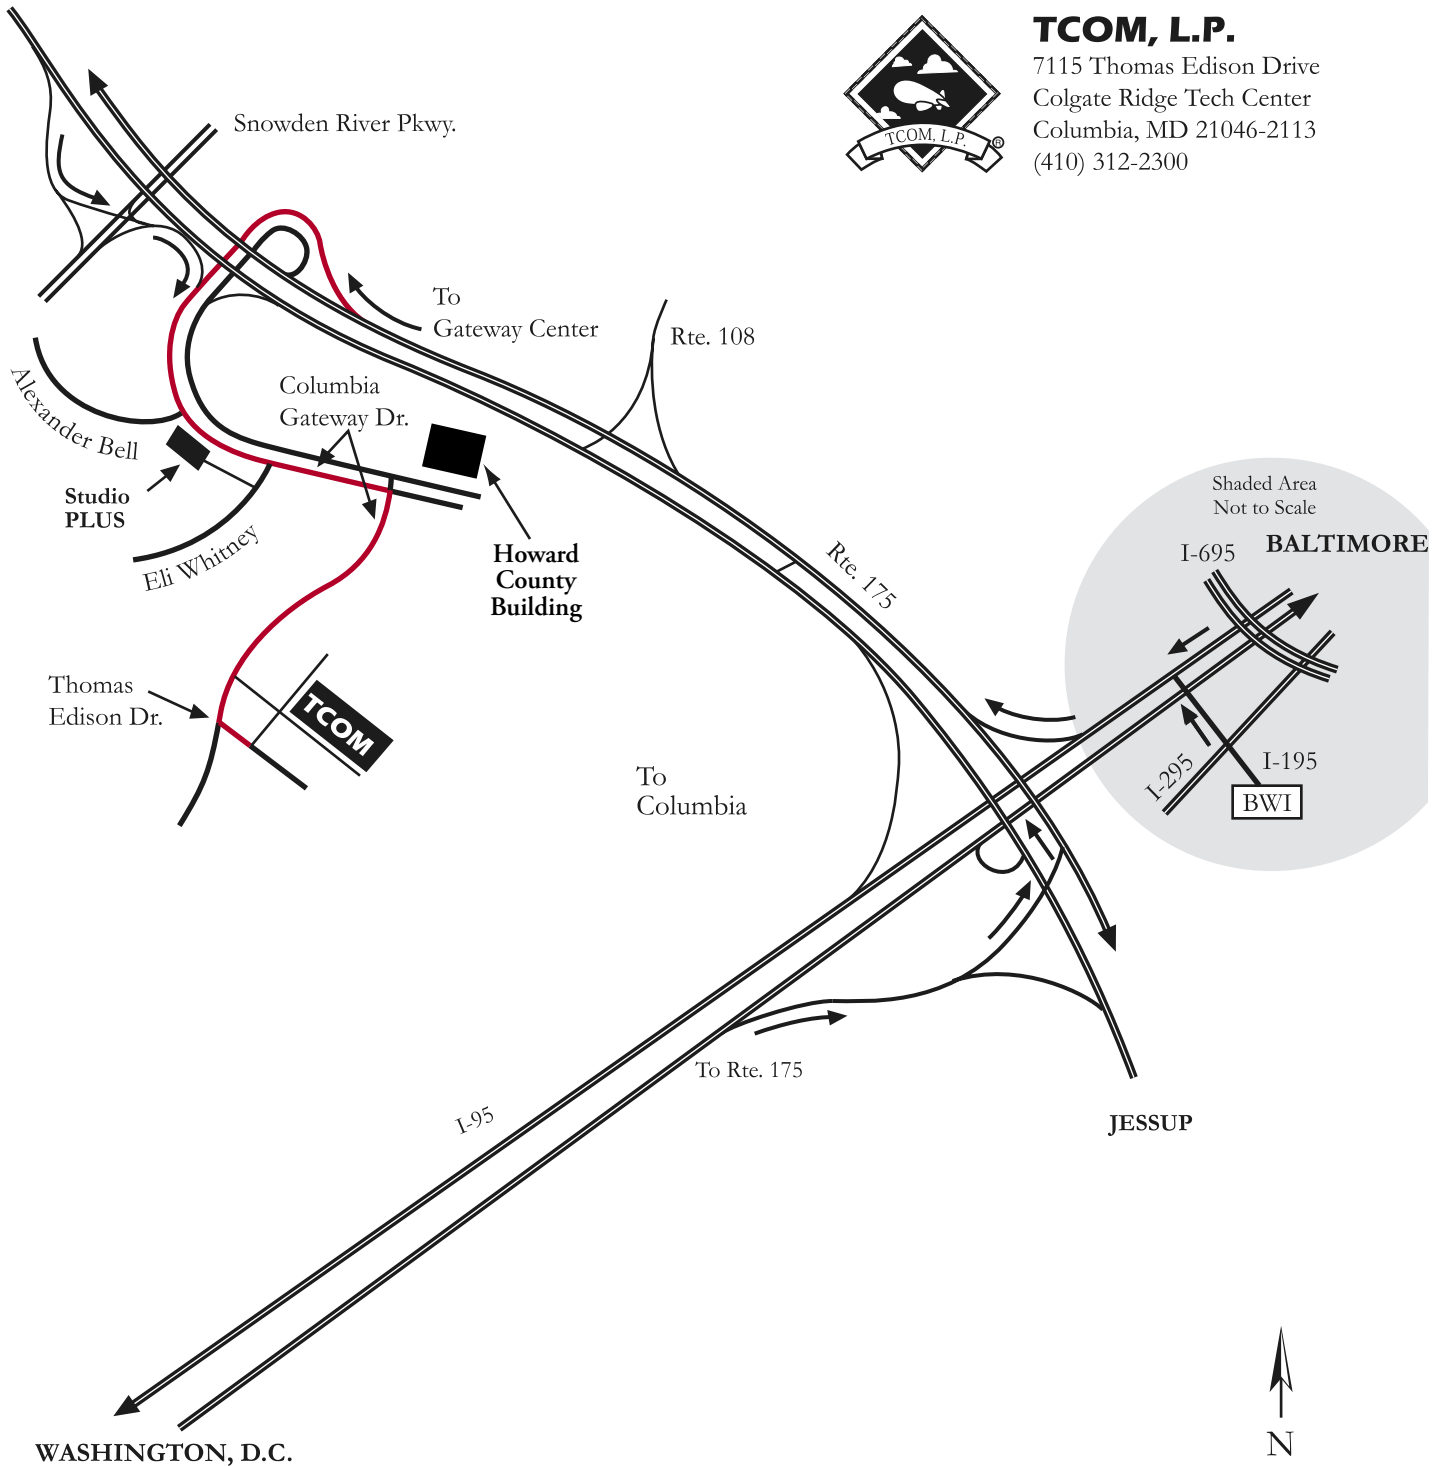

COLUMBIA

TCOM, L.P.

7115 Thomas Edison Drive
Colgate Ridge Tech Center
Columbia, MD 21046-2113
(410) 312-2300

WASHINGTON, D.C.

tp0323a.ai

From Washington, DC

Take I-95 North to MD Route 175 West (Columbia). As you exit 95 on the right, you stay in the left lane (come to one traffic light) and will be turning left to cross over I-95 (come to a second traffic light). Continue to the next traffic light, which will be Route 108. Go through the light at 108 and get in the right hand lane where there is an overhead sign, which says Gateway Drive. As you exit onto Gateway Drive the road curves to the left and brings you into Gateway Industrial Park. Take the third right (which will say Gateway Drive as well) and then the fifth driveway on the left. Our building has large green letters, which say "TCOM". The front entrance is in the middle of the building.

From Baltimore, MD

Take I-95 South to MD Route 175 West (Columbia). As you exit 95 on the right, you stay in the right lane. Continue to the next traffic light, which will be Route 108. Go through the light at 108 and get in the right hand lane where there is an overhead sign, which says Gateway Drive. As you exit onto Gateway Drive the road curves to the left and brings you into Gateway Industrial Park. Take the third right (which will say Gateway Drive as well) and then the fifth driveway on the left. Our building has large green letters, which say "TCOM". The front entrance is in the middle of the building.